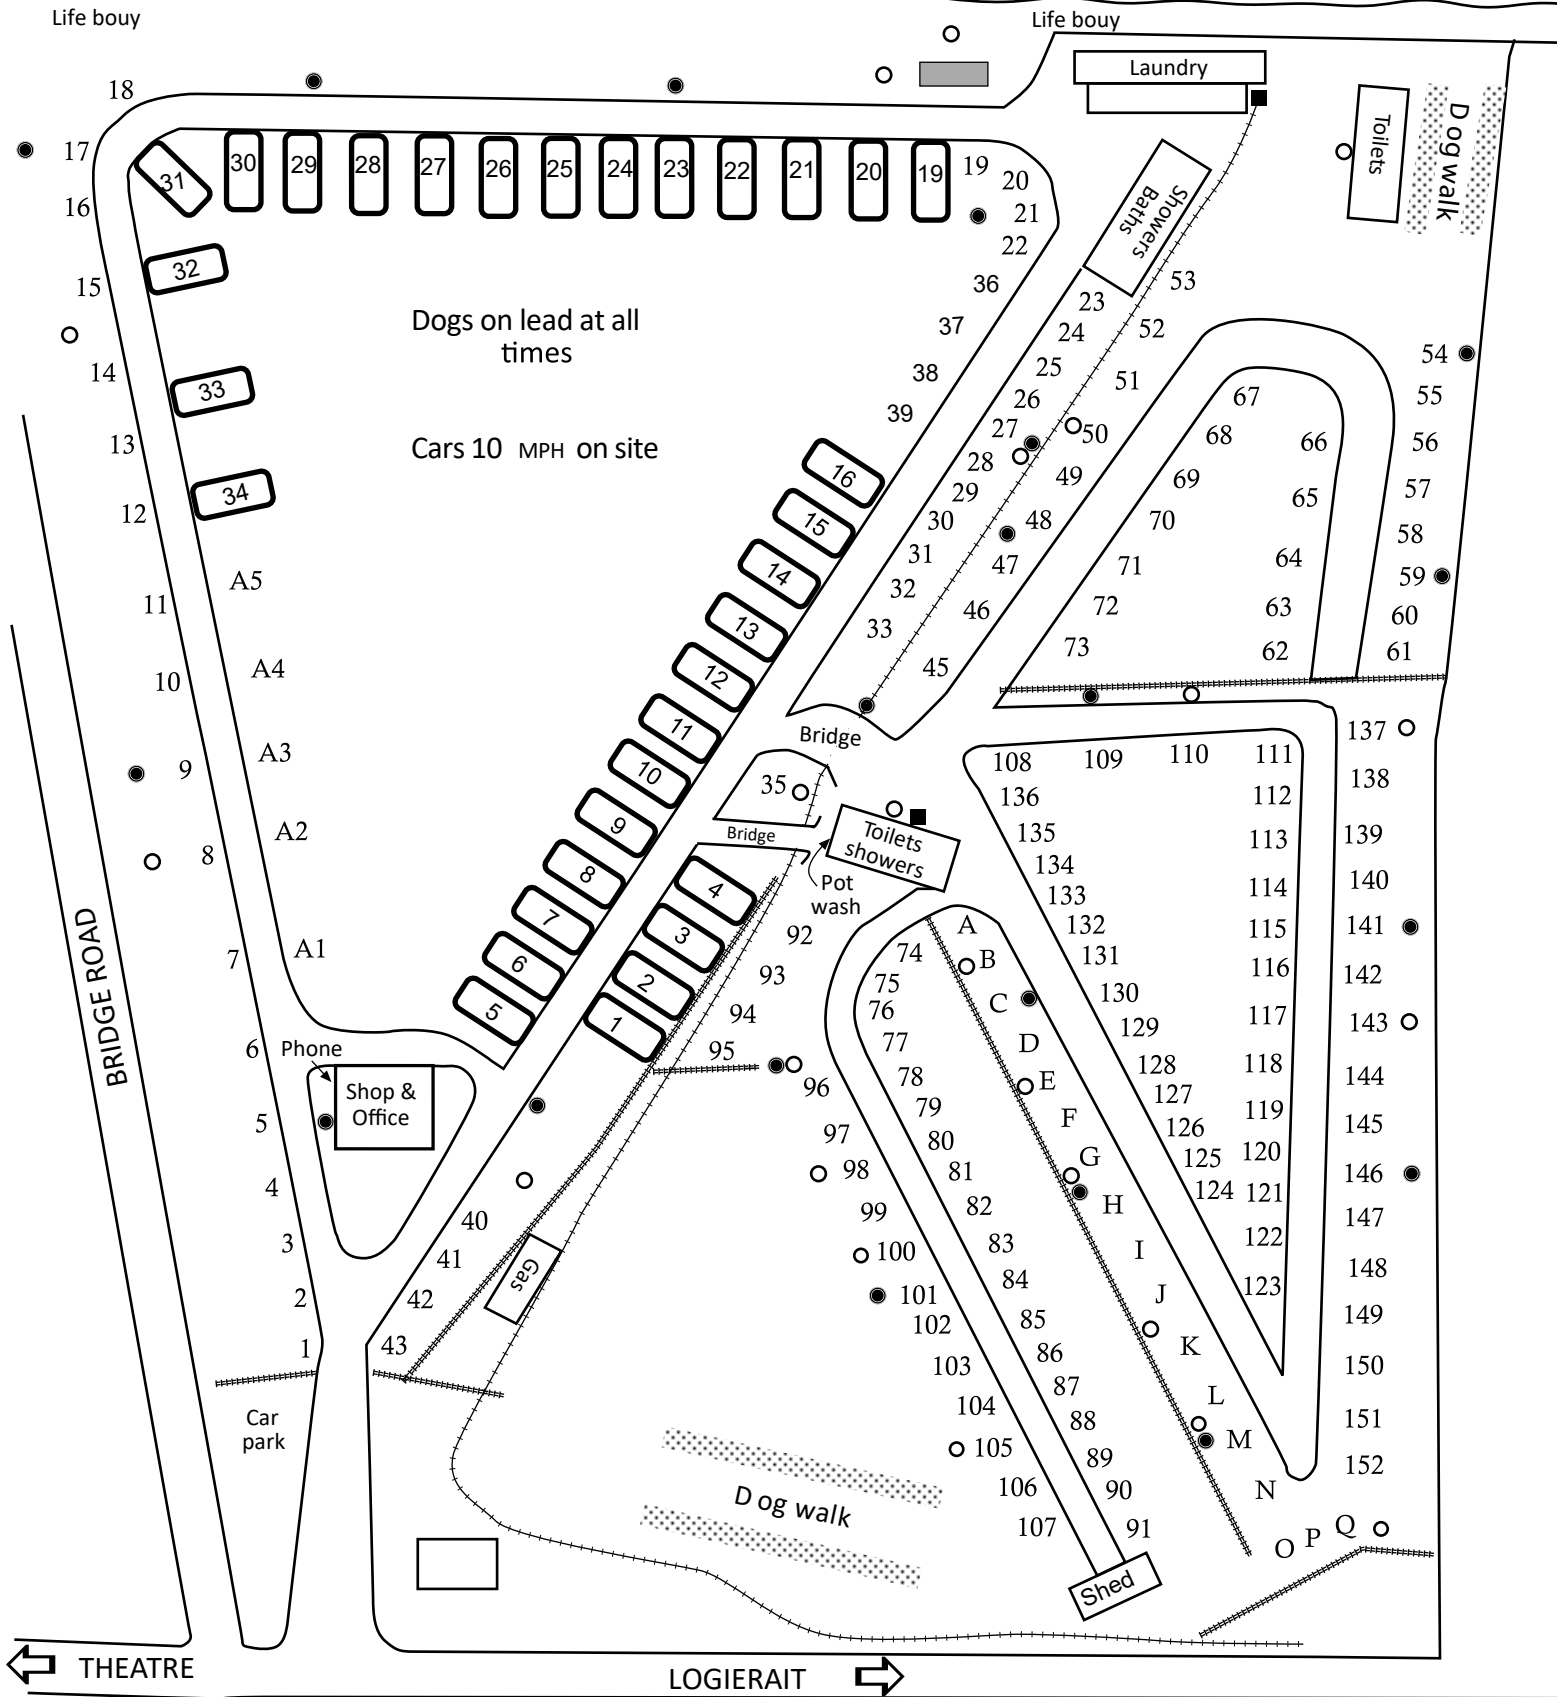

River Tummel

Motor home drive over waste water/tap

Drinking water and waste water points

Fire point

Fence

Static caravans

Stream

Elsan

Milton of Fonab - Free Wireless Internet
Password - fonab123