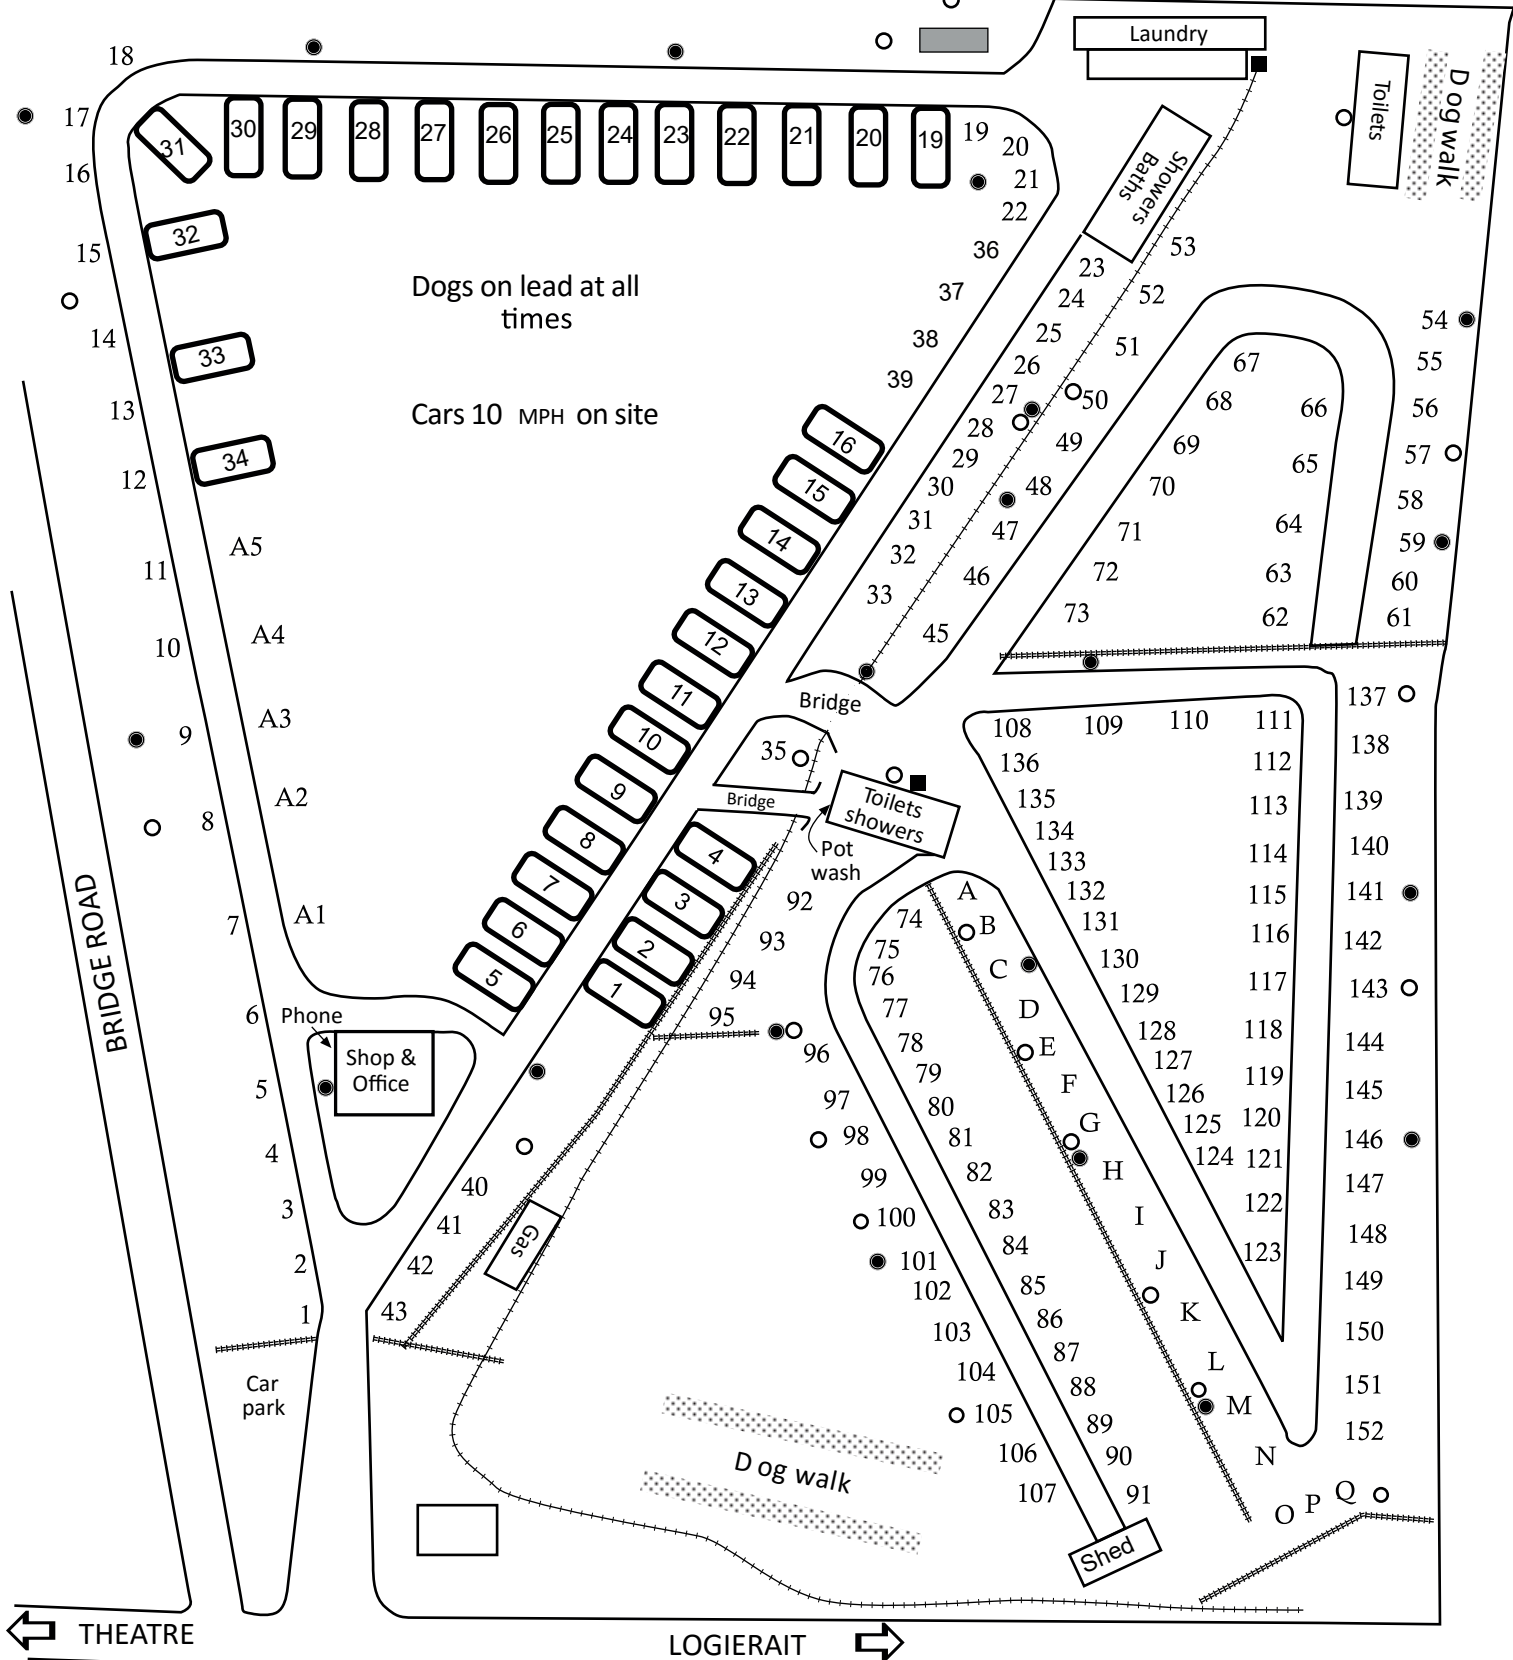

River Tummel

Life bouy

Life bouy

Dogs on lead at all times

Cars 10 MPH on site

Motor home drive over waste water/tap

○ Drinking water and waste water points

● Fire point
 Static caravans

..... Fence
 +++++ Stream

■ Elsan

Milton of Fonab - Free Wireless Internet
 Password - fonab123