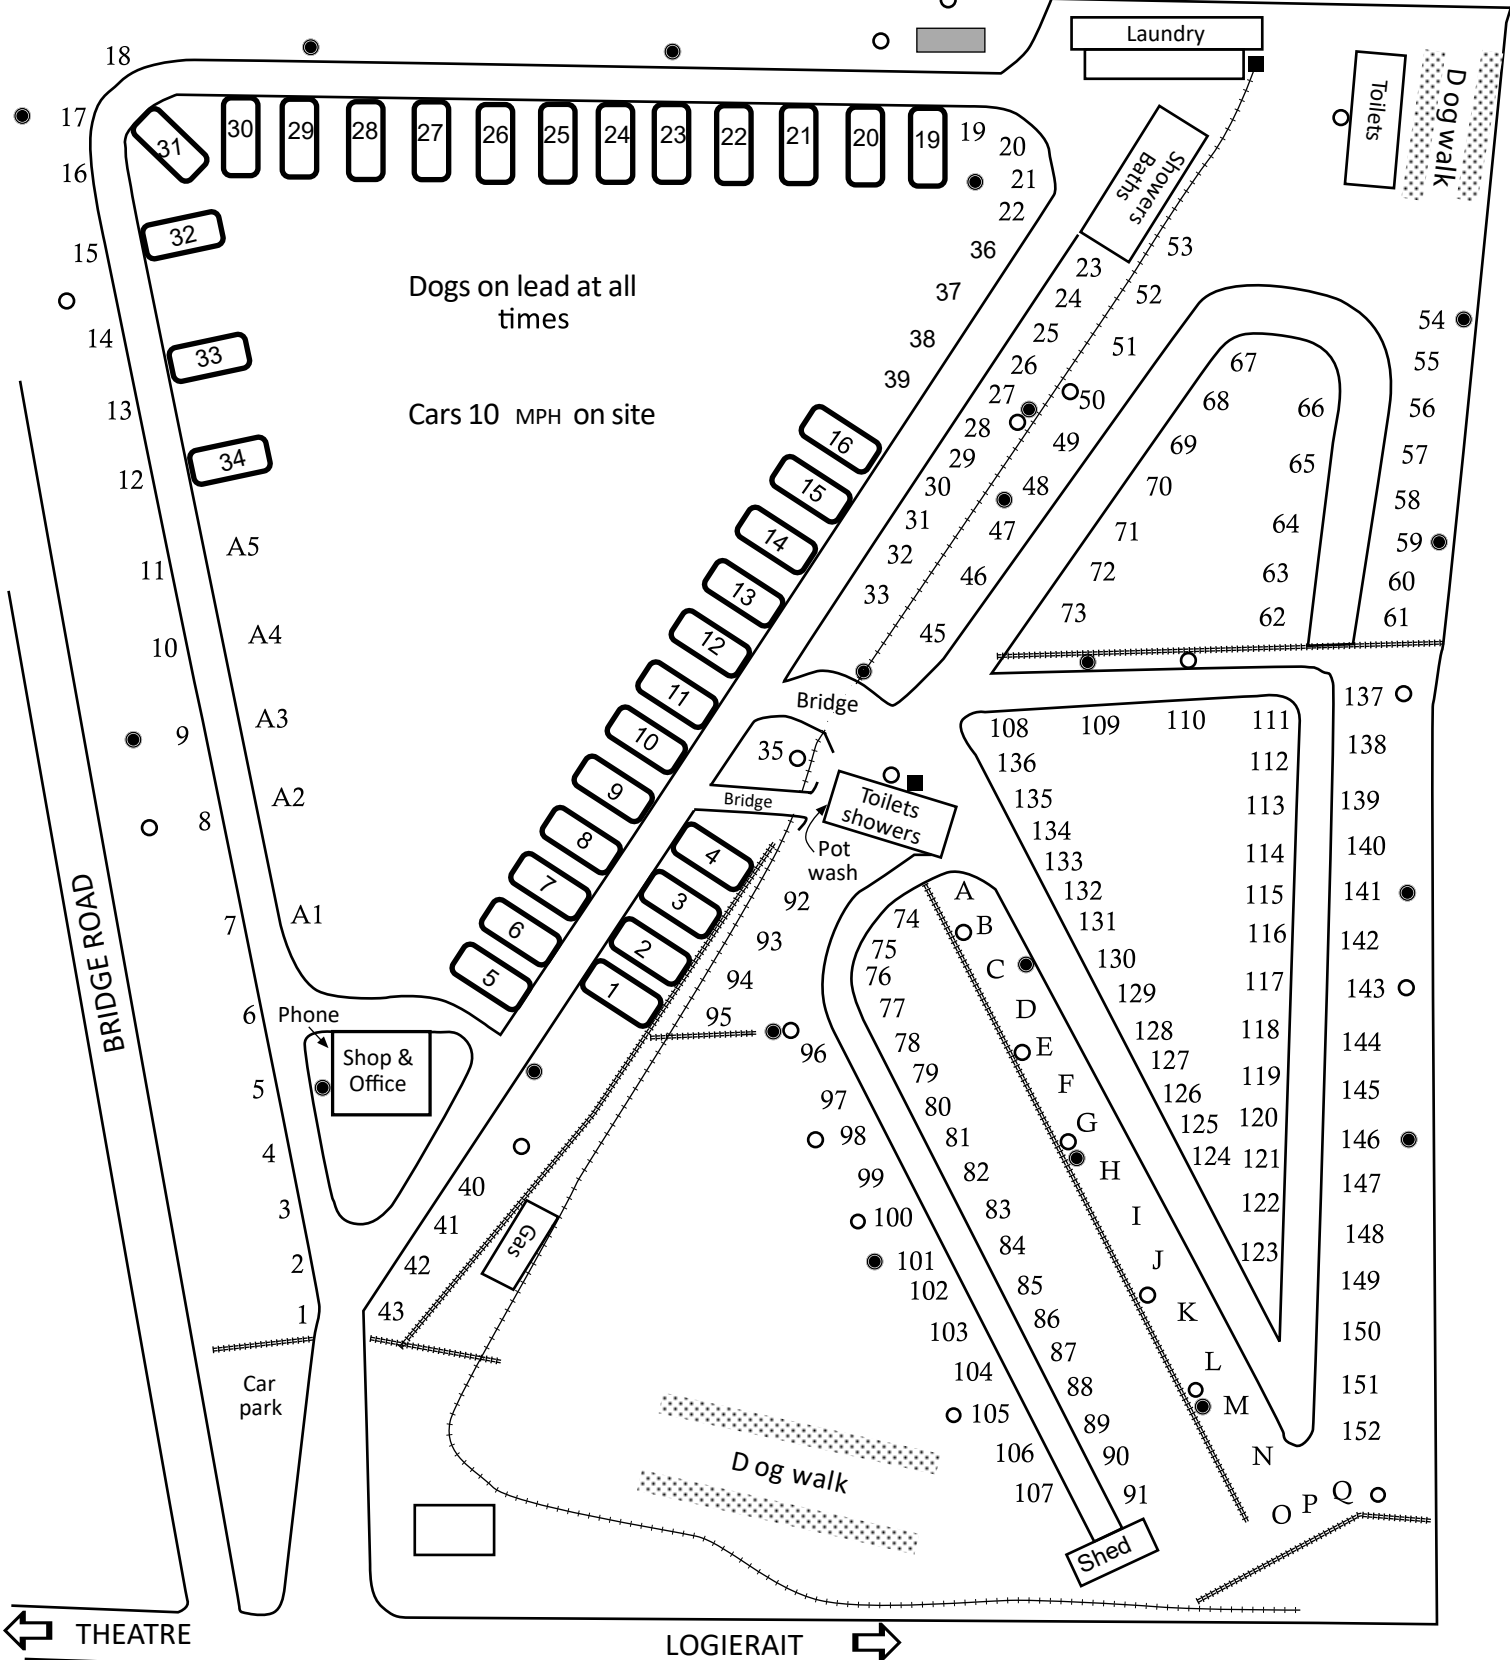

River Tummel

Life bouy

Life bouy

Dogs on lead at all times

Cars 10 MPH on site

Motor home drive over waste water/tap

Drinking water and waste water points

Static caravans

Fence

Elsan

Stream

Milton of Fonab - Free Wireless Internet
Password - fonab123